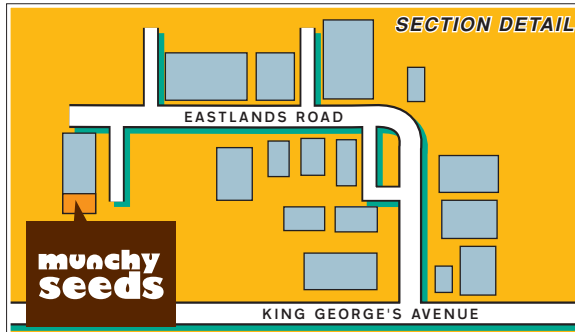

munchy seed

Mindful munching!

Eastlands Road,
Leiston,
Suffolk IP16 4LL

t: 01728 833004
f: 01728 833005

e: info@munchyseeds.co.uk
w: www.munchyseeds.co.uk

Public Transport

By Rail, Saxmundham Station.
Approximately 10 minutes taxi ride away.
For information on train operators and times phone National Rail Enquiries on 0845 7484950.